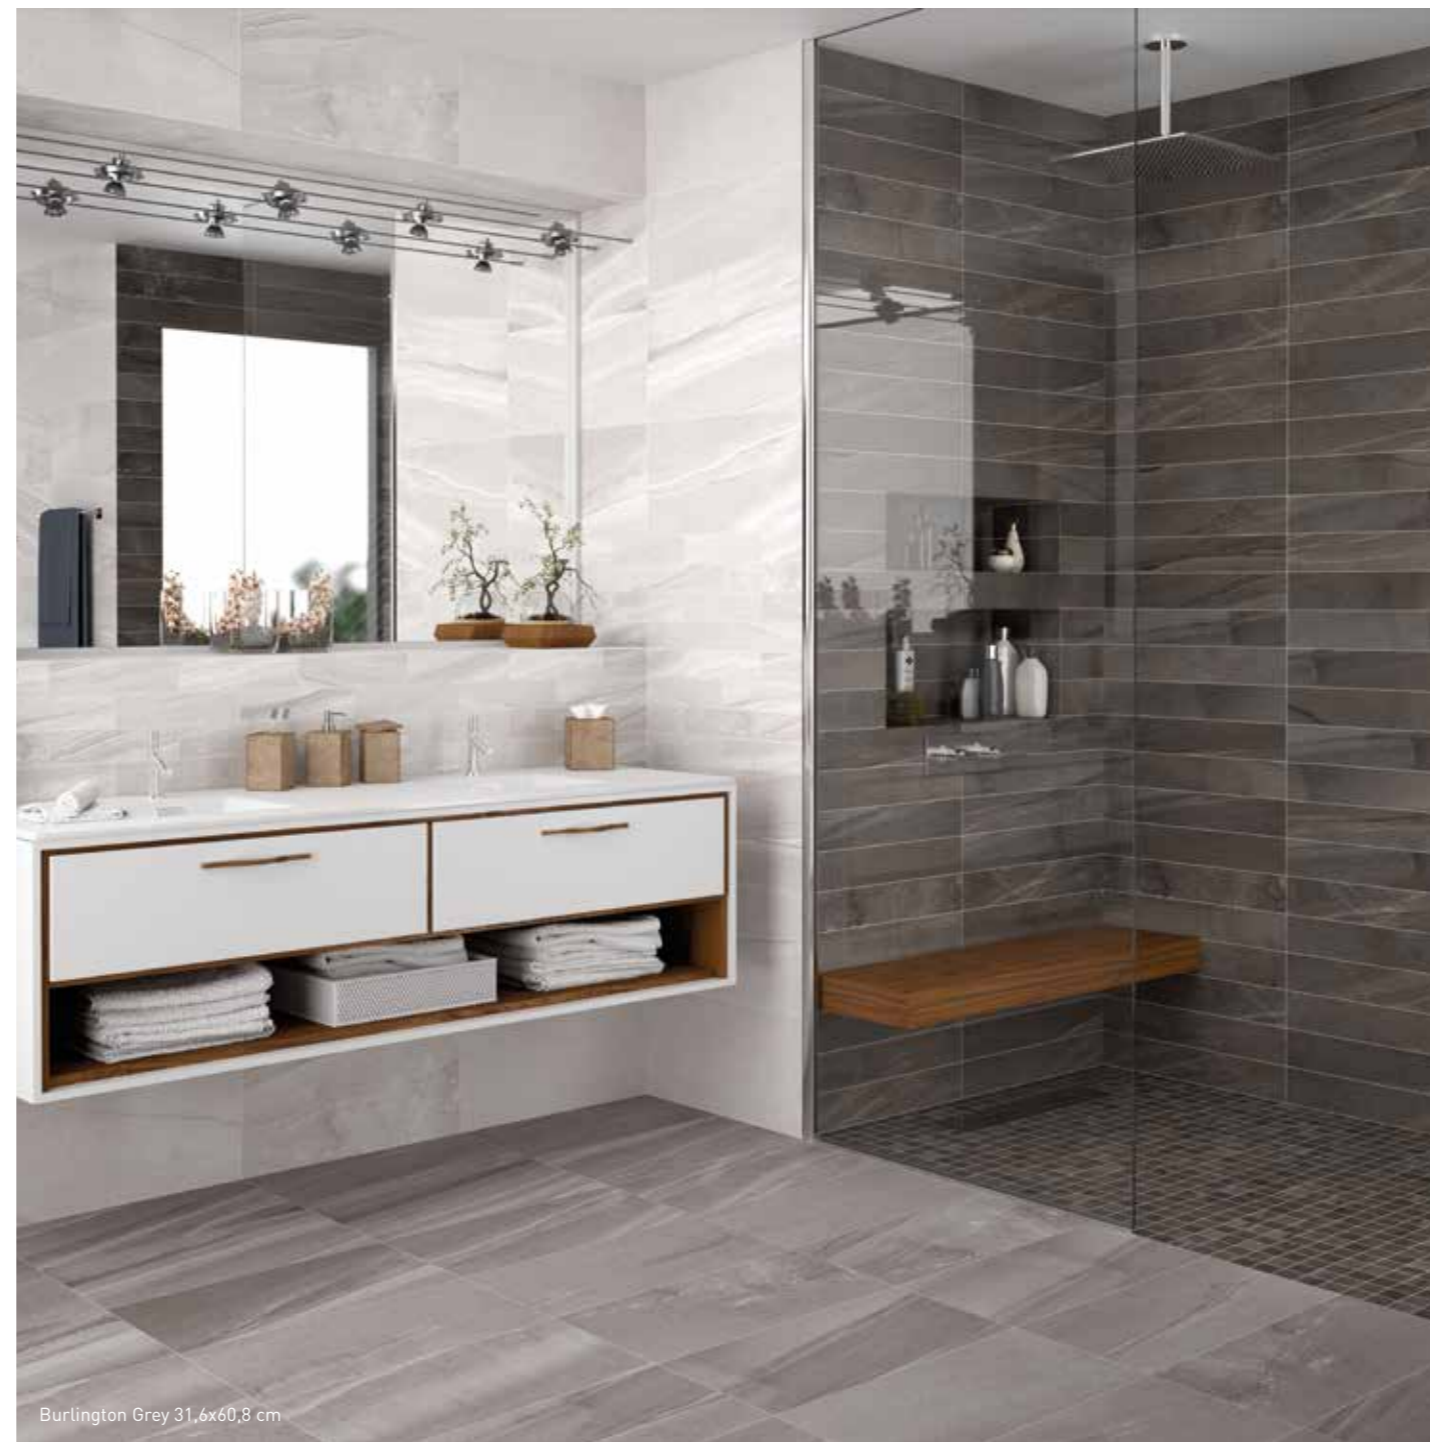

R003MS333
MS BURLINGTON TAUPE
29,5x29,5/11,6"x11,6" CP103

R001WS5867
BURLINGTON TAUPE
31,6x60,8/12,4"x23,9" PV186

Burlington Grey 31,6x60,8 cm