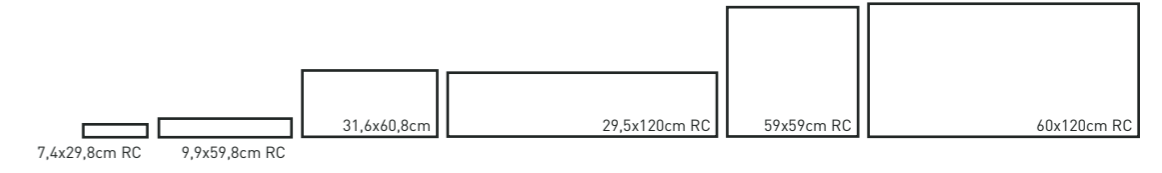

BURLINGTON
WHITE | GREY | GRAPHITE | CREAM | TAUPE

R001WS5871	BURLINGTON WHITE	31,6x60,8cm	B 186
R001W31621	BURLINGTON WHITE RC	29,5x120cm	B 310
R001W32374	BURLINGTON WHITE RC	59x59cm RC	B 226
R001W31613	BURLINGTON WHITE RC	60x120cm	B 310
R001W31625	SLAB BURLINGTON WHITE RC	7,4x29,8cm	B 360
R001W31635	SLAB BURLINGTON WHITE RC	9,9x59,8cm	B 360
R003MS332	MS BURLINGTON WHITE	29,5x29,5cm	C 77 6.3 12,39.3

WHITE