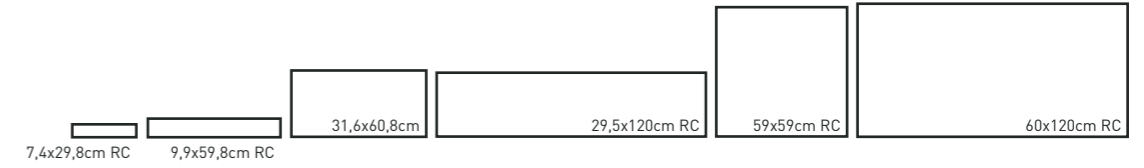

R001WS5873	BURLINGTON GRAPHITE	31,6x60,8cm	B 186
R001W31623	BURLINGTON GRAPHITE RC	29,5x120cm	B 310
R001W32368	BURLINGTON GRAPHITE RC	59x59cm RC	B 226
R001W31615	BURLINGTON GRAPHITE RC	60x120cm	B 310

R001W31631	SLAB BURLINGTON GRAPHITE RC	7,4x29,8cm	B 360
R001W31641	SLAB BURLINGTON GRAPHITE RC	9,9x59,8cm	B 360
R003MS335	MS BURLINGTON GRAPHITE	29,5x29,5cm	C 77 6. 12,39. 12.39. 12.39.