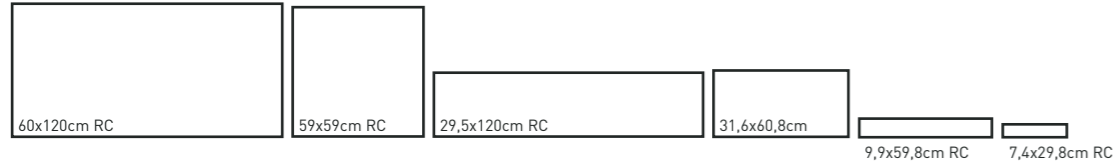

BURLINGTON

WHITE | GREY | GRAPHITE | CREAM | TAUPE

R001WS5869	BURLINGTON GREY	31,6x60,8cm	B 186
R001W31619	BURLINGTON GREY RC	29,5x120cm	B 310
R001W32370	BURLINGTON GREY RC	59x59cm RC	B 226
R001W31611	BURLINGTON GREY RC	60x120cm	B 310

R001W31629	SLAB BURLINGTON GREY RC	7,4x29,8cm	B 360
R001W31639	SLAB BURLINGTON GREY RC	9,9x59,8cm	B 360
R003MS334	MS BURLINGTON GREY	29,5x29,5cm	C 77 6. 12,39. 12.39. 12.39.