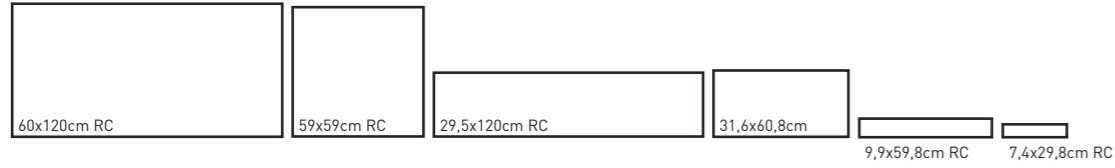

MS BURLINGTON
GRAPHITE 29,5X29,5

GREY

GRAPHITE

R001WS5865	BURLINGTON CREAM	31,6x60,8cm	B 186
R001W31645	BURLINGTON CREAM RC	29,5x120cm	B 310
R001W32366	BURLINGTON CREAM RC	59x59cm RC	B 226
R001W31647	BURLINGTON CREAM RC	60x120cm	B 310
<hr/>			
R001W31633	SLAB BURLINGTON CREAM RC	7,4x29,8cm	B 360
R001W31643	SLAB BURLINGTON CREAM RC	9,9x59,8cm	B 360
R003MS336	MS BURLINGTON CREAM	29,5x29,5cm	C 77 6 [±] 12,39 [±]