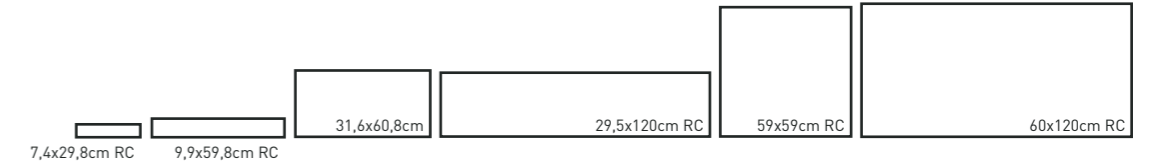

R001WS5865	BURLINGTON CREAM	31,6x60,8cm	B 186
R001W31645	BURLINGTON CREAM RC	29,5x120cm	B 310
R001W32366	BURLINGTON CREAM RC	59x59cm RC	B 226
R001W31647	BURLINGTON CREAM RC	60x120cm	B 310
R001W31633	SLAB BURLINGTON CREAM RC	7,4x29,8cm	B 360
R001W31643	SLAB BURLINGTON CREAM RC	9,9x59,8cm	B 360
R003MS336	MS BURLINGTON CREAM	29,5x29,5cm	C 77 6[±] 12,39[±]

CREAM

R001WS5867	BURLINGTON TAUPE	31,6x60,8cm	B 186
R001W31617	BURLINGTON TAUPE RC	29,5x120cm	B 310
R001W32372	BURLINGTON TAUPE RC	59x59cm RC	B 226
R001W31609	BURLINGTON TAUPE RC	60x120cm	B 310
R001W31627	SLAB BURLINGTON TAUPE RC	7,4x29,8cm	B 360
R001W31637	SLAB BURLINGTON TAUPE RC	9,9x59,8cm	B 360
R003MS333	MS BURLINGTON TAUPE	29,5x29,5cm	C 77 6[±] 12,39[±]

TAUPE