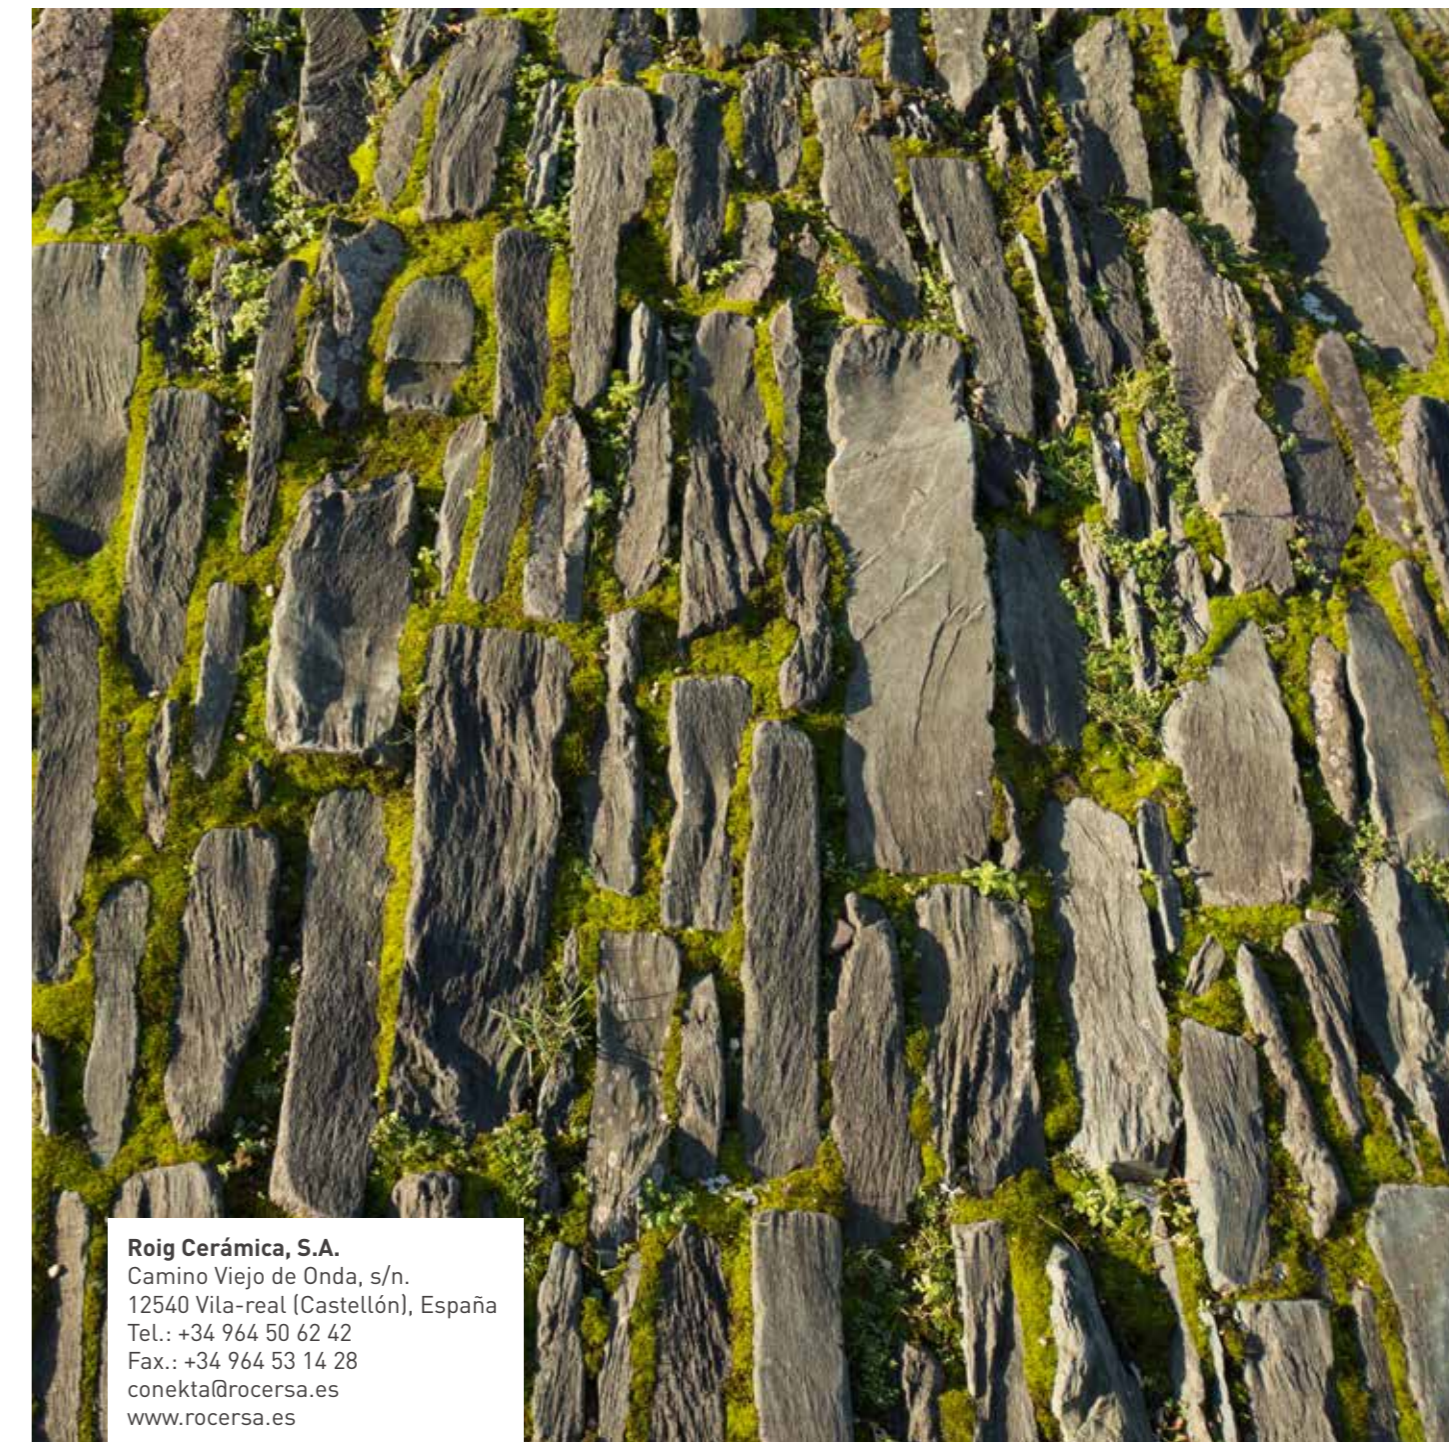

R004MS191
MOSAICO VICTORY CREAM
30,4x30,4/12"x12" CR189

R004MS192
MOSAICO VICTORY WHITE
30,4x30,4/12"x12" CR189

R004MS190
MOSAICO VICTORY GREY
30,4x30,4/12"x12" CR189

Roig Cerámica, S.A.
Camino Viejo de Onda, s/n.
12540 Vila-real (Castellón), España
Tel.: +34 964 50 62 42
Fax.: +34 964 53 14 28
conekta@rocersa.es
www.rocersa.es