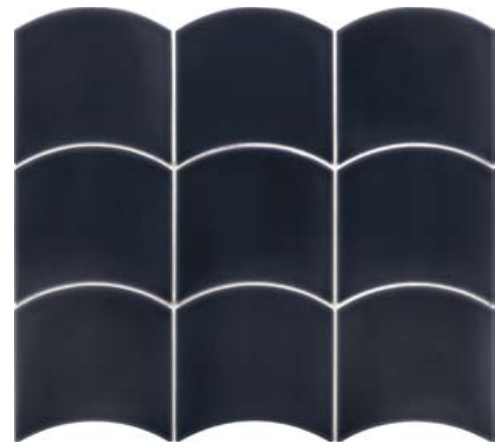

Wave

White
28838 EQ-10D

Grey Owl
28834 EQ-10D

Black
28842 EQ-10D

Old Cream
28835 EQ-10D

Primrose Pink
28837 EQ-10D

Blue Reef
28841 EQ-10D

Mint
28836 EQ-10D

Moody Blue
28839 EQ-10D

Teal Grassy
28840 EQ-10D

Wave

Wave White 12 x 12 cm / 5" x 5"

EQUIPE

Wave Prime Rose, White 12 x 12 cm / 5" x 5"

Wave

Wave Moody Blue 12 x 12 cm / 5" x 5"