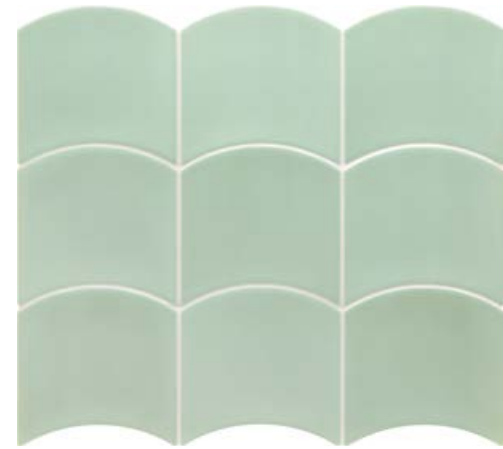

Wave

White
28838 EQ-10D

Grey Owl
28834 EQ-10D

Black
28842 EQ-10D

Old Cream
28835 EQ-10D

Primrose Pink
28837 EQ-10D

Blue Reef
28841 EQ-10D

Mint
28836 EQ-10D

Moody Blue
28839 EQ-10D

Teal Grassy
28840 EQ-10D

Wave

Wave White 12 x 12 cm / 5" x 5"

EQUIPE

Wave Prime Rose, White 12 x 12 cm / 5" x 5"

Wave

Wave Moody Blue 12 x 12 cm / 5" x 5"