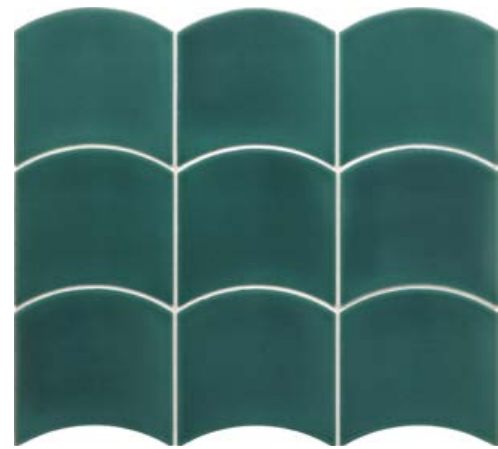

Wave

White
28838 EQ-10D

Grey Owl
28834 EQ-10D

Black
28842 EQ-10D

Old Cream
28835 EQ-10D

Primrose Pink
28837 EQ-10D

Blue Reef
28841 EQ-10D

Mint
28836 EQ-10D

Moody Blue
28839 EQ-10D

Teal Grassy
28840 EQ-10D

Wave

Wave White 12 x 12 cm / 5" x 5"

EQUIPE

Wave Prime Rose, White 12 x 12 cm / 5" x 5"

Wave

Wave Moody Blue 12 x 12 cm / 5" x 5"