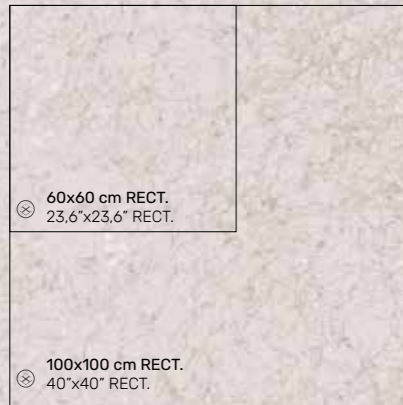

4 FORMATOS • SIZES • FORMATS

PORCELÁNICO • PORCELAIN TILES • GRÈS CÉRAME ÉMAILLÉ